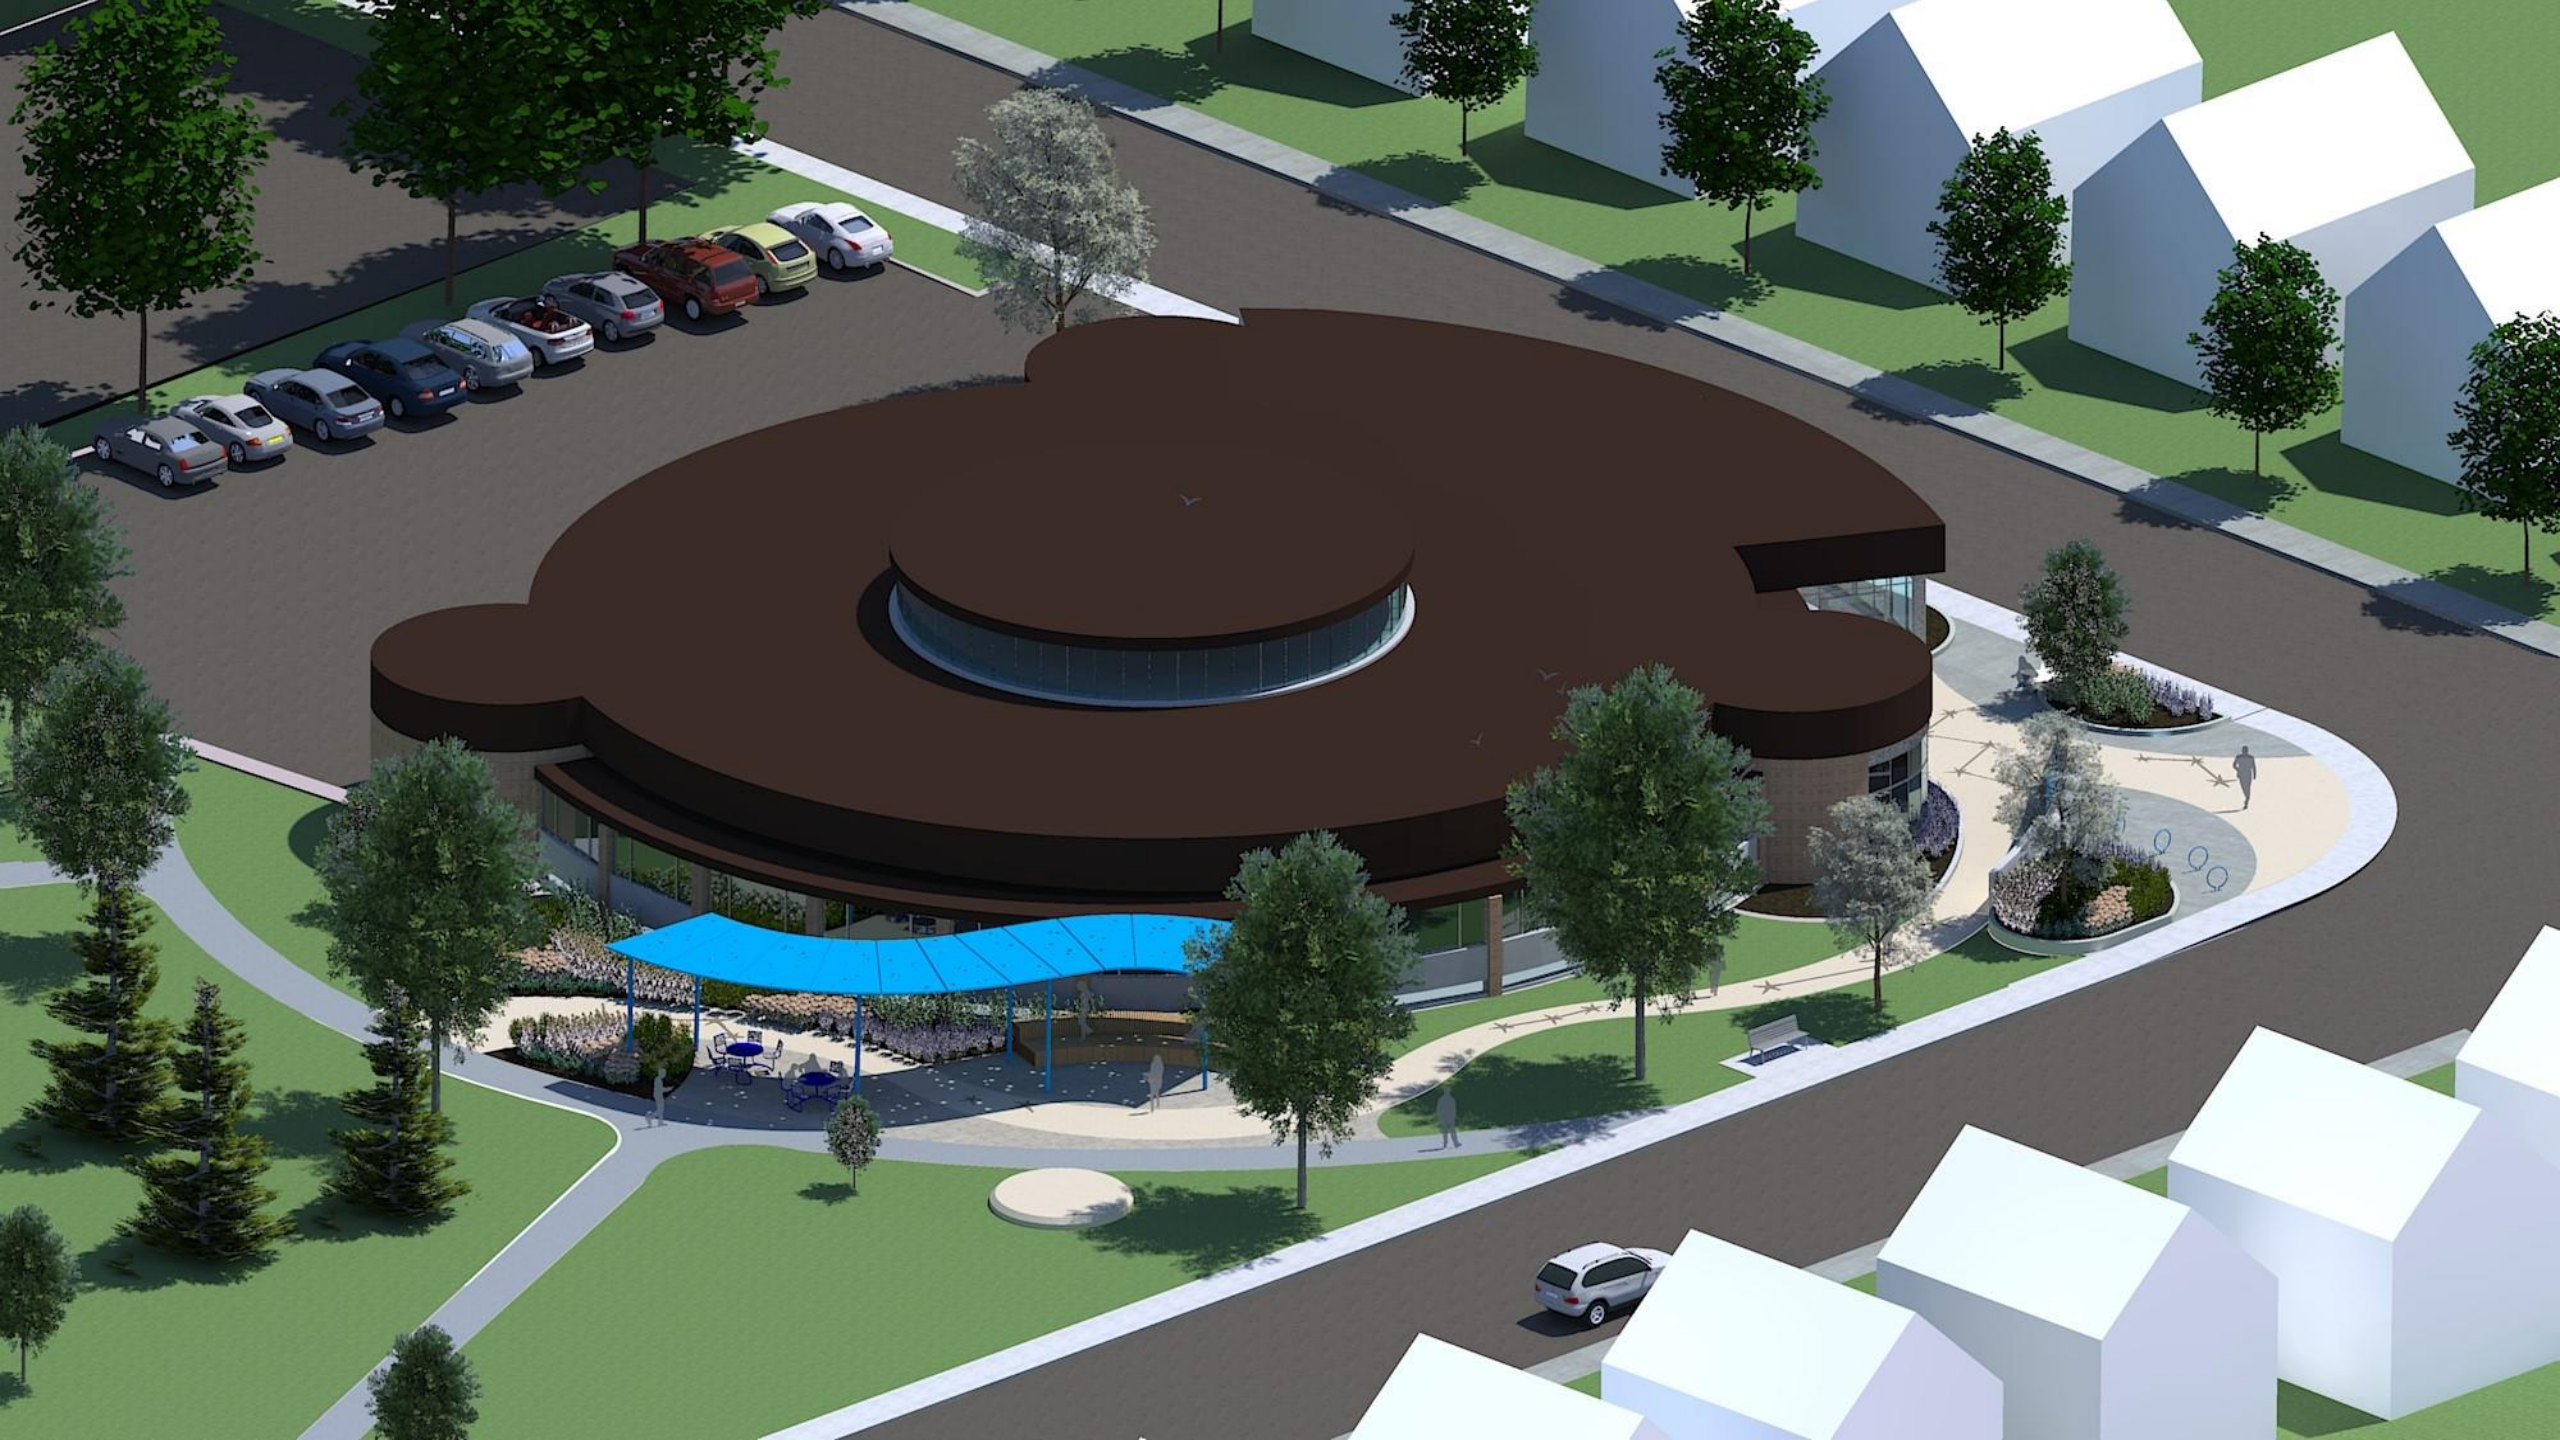

S. Walter Stewart: Outdoor Revitalization Project

Land Acknowledgement:

S. Walter Stewart Branch is on Indigenous land. This is the traditional territory of the Haudenosaunee (ho-den-oh-sho-nee) Confederacy (aka. The Six Nations Confederacy), the Wendat, and the Mississaugas of the New Credit First Nation. Toronto Public Library gratefully acknowledges these Indigenous nations for their guardianship of this land. We'd also like to remind and reaffirm, as Torontonians and Canadians, our accountability to these Indigenous nations, and to all Indigenous peoples and communities living in Toronto.

Project Goal:

To activate the outdoor space of S. Walter Stewart Library to give the community greater access to Toronto Public Library's programs and services, and provide an enhanced community space.

Concept:

Playing off of the long standing 'Space' theme of the building's architecture and interior design, **MILKY WAY** is characterized by a meandering pathway that flows around the exterior of the library.

South Entry

- New Toronto Public Library Sign (Atop existing wall)
- Updated Pavement with Theme Inlays
- Star Bench Seating
- Standard Bench Seating
- Bicycle Parking
- Entry Garden with Tree Planting
- Lower Paving Area Replaced with Planting and Sloped Walkway