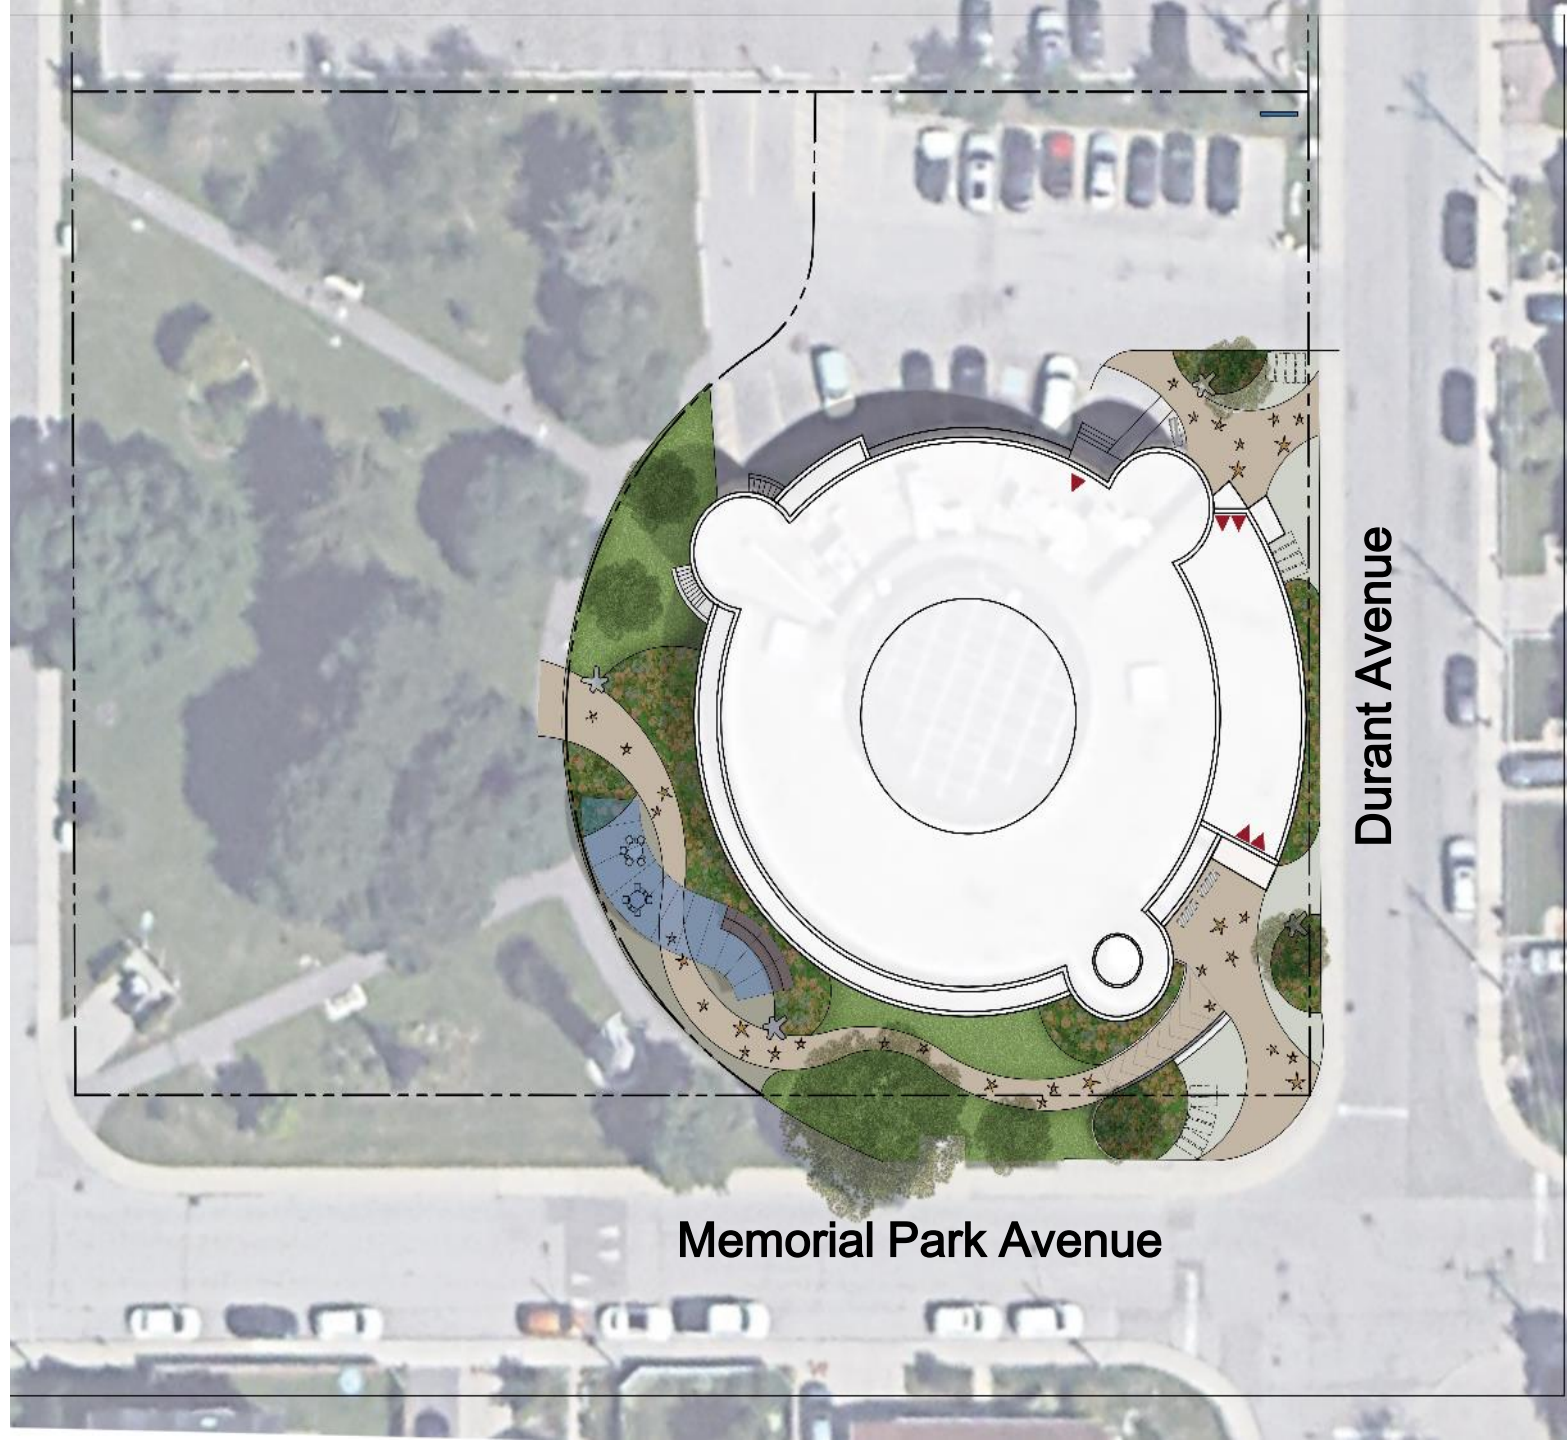

**a library at the
heart
of civic spaces**

Key Site Considerations:

- Location immediately adjacent to park opens space most suitable for programming
- Existing mature tree canopy to be preserved
- Proximity to Garbage storage (unpleasant odors)
- Hot afternoon summer sun
- Connection and access to primary library entrances (Northeast and Southeast)
- Existing Stairs create barrier to movement
- Existing South Bicycle parking located behind wall (limited visibility)
- Existing Entrances are unanimated
- South signage is bright
- Existing Paving in need of repair
- Existing Landscaping under-performing or bare

Concept:

Playing off of the long standing 'Space' theme of the building's architecture and interior design, **MILKY WAY** is characterized by a meandering pathway that flows around the exterior of the library.

Durant Avenue

Memorial Park Avenue

North Entry

- New Toronto Public Library Sign (North of Driveway)
- Updated Pavement with Theme Inlays
- Star Bench Seating
- Standard Bench Seating
- Bicycle Parking
- Entry Garden with Tree Planting

South Entry

- New Toronto Public Library Sign (Atop existing wall)
- Updated Pavement with Theme Inlays
- Star Bench Seating
- Standard Bench Seating
- Bicycle Parking
- Entry Garden with Tree Planting
- Lower Paving Area Replaced with Planting and Sloped Walkway