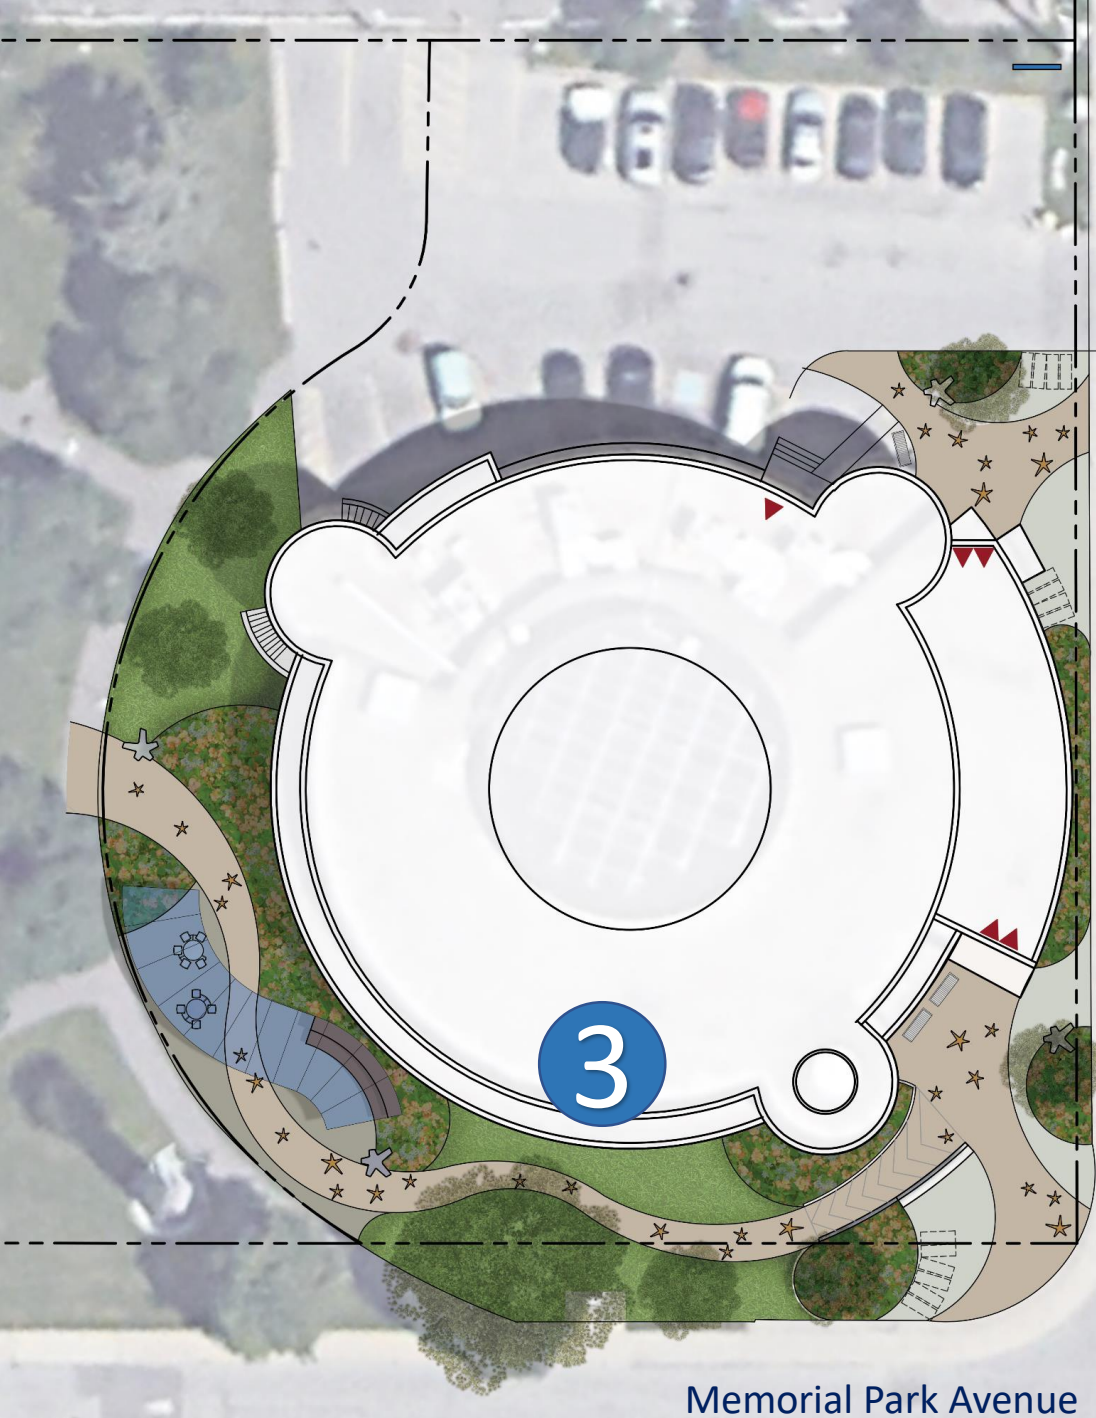

Durant Avenue

Memorial Park Avenue

North Entry

- New Toronto Public Library Sign (North of Driveway)
- Updated Pavement with Theme Inlays
- Star Bench Seating
- Standard Bench Seating
- Bicycle Parking
- Entry Garden with Tree Planting

South Entry

- New Toronto Public Library Sign (Atop existing wall)
- Updated Pavement with Theme Inlays
- Star Bench Seating
- Standard Bench Seating
- Bicycle Parking
- Entry Garden with Tree Planting
- Lower Paving Area Replaced with Planting and Sloped Walkway