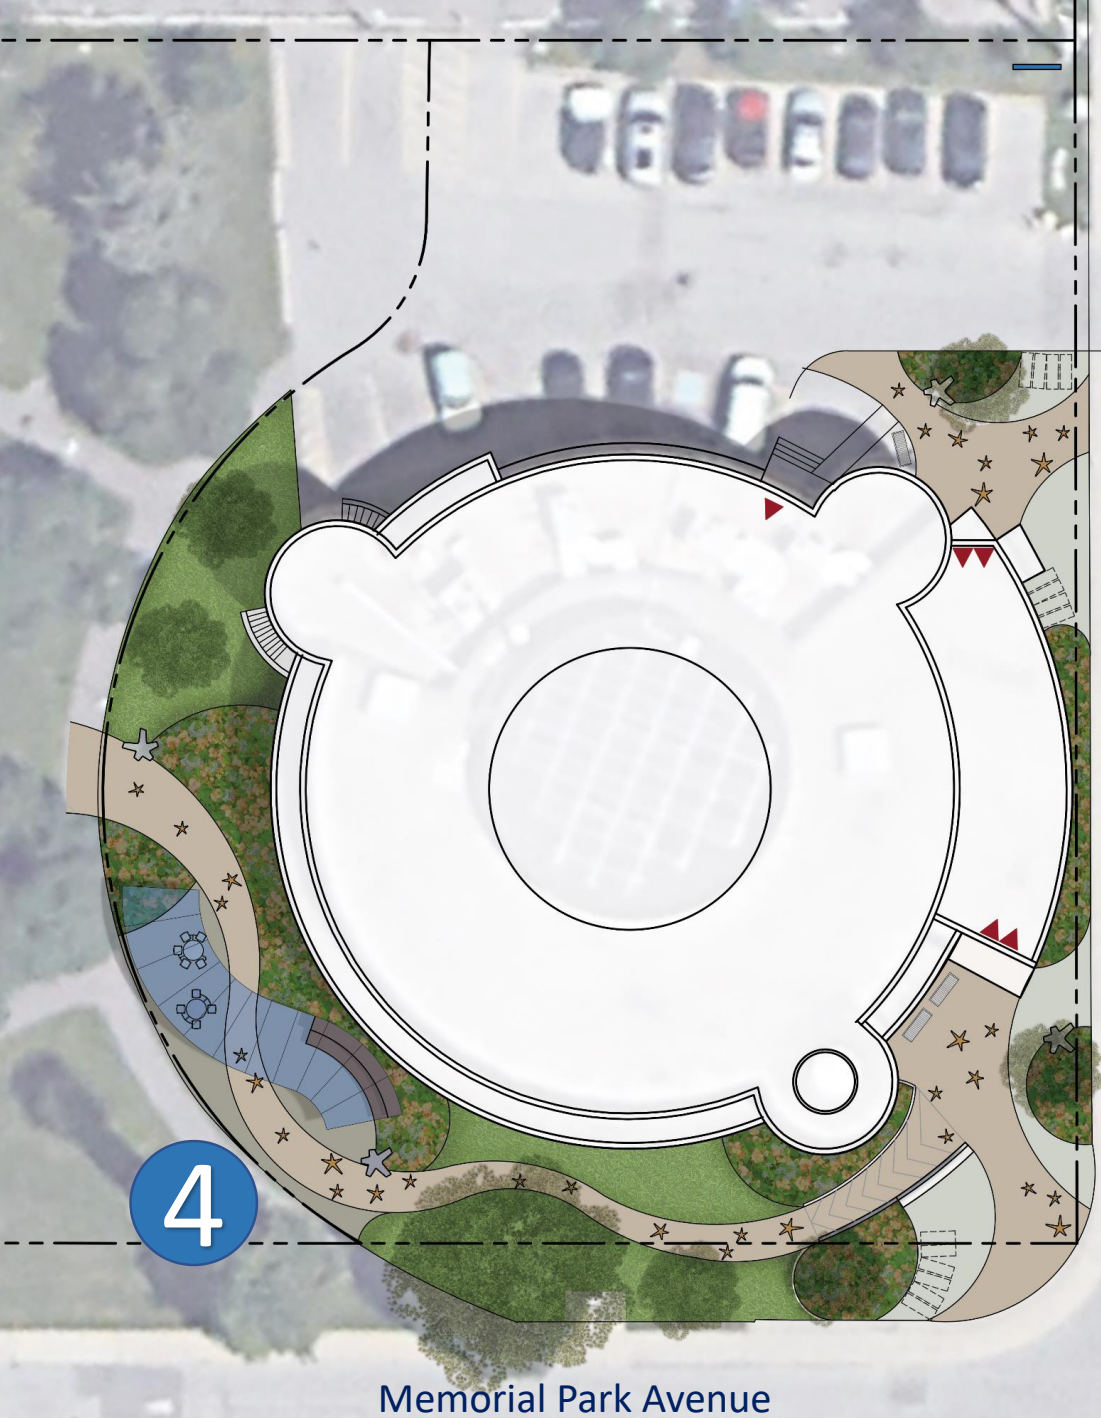

Durant Avenue

Memorial Park Avenue