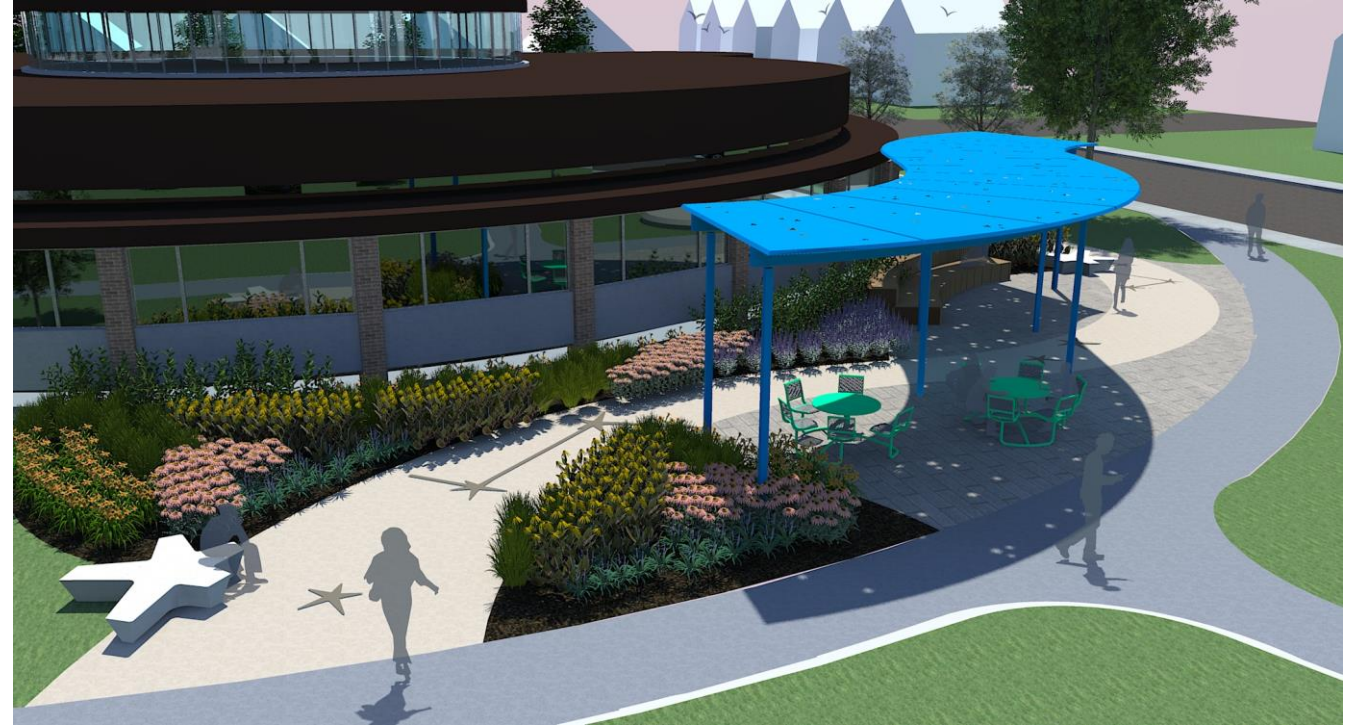

Custom site details such as stone star benches, constellation pergola, and inlaid paving star motifs carry the interior theme to the outdoors.

The design provides a loose organization of space to maximize flexibility in program and casual use for the broader community.

South Entry

- New Toronto Public Library Sign (Atop existing wall)
- Updated Pavement with Theme Inlays
- Star Bench Seating
- Standard Bench Seating
- Bicycle Parking
- Entry Garden with Tree Planting
- Lower Paving Area Replaced with Planting and Sloped Walkway

- Group gathering, lecture or outdoor performance space
- Tiered Seating (approx. 15 person capacity)
- Pergola with Themed Roof Pattern & Lighting
- Star Bench Seating
- Permeable Paving
- Meandering Pathway with Themed Inlays
- Planted Garden Space

Durant Avenue

Memorial Park Avenue

Table Seating

- Small group gathering, outdoor study, reading or independent work space
- Accessible Table Seating (approx. 10 person capacity)
- Pergola with Themed Roof Pattern, Lighting, and Plug-in Charging Ports
- Star Bench Seating
- Permeable Paving
- Meandering Pathway with Themed Inlays
- Themed Planted Garden Space