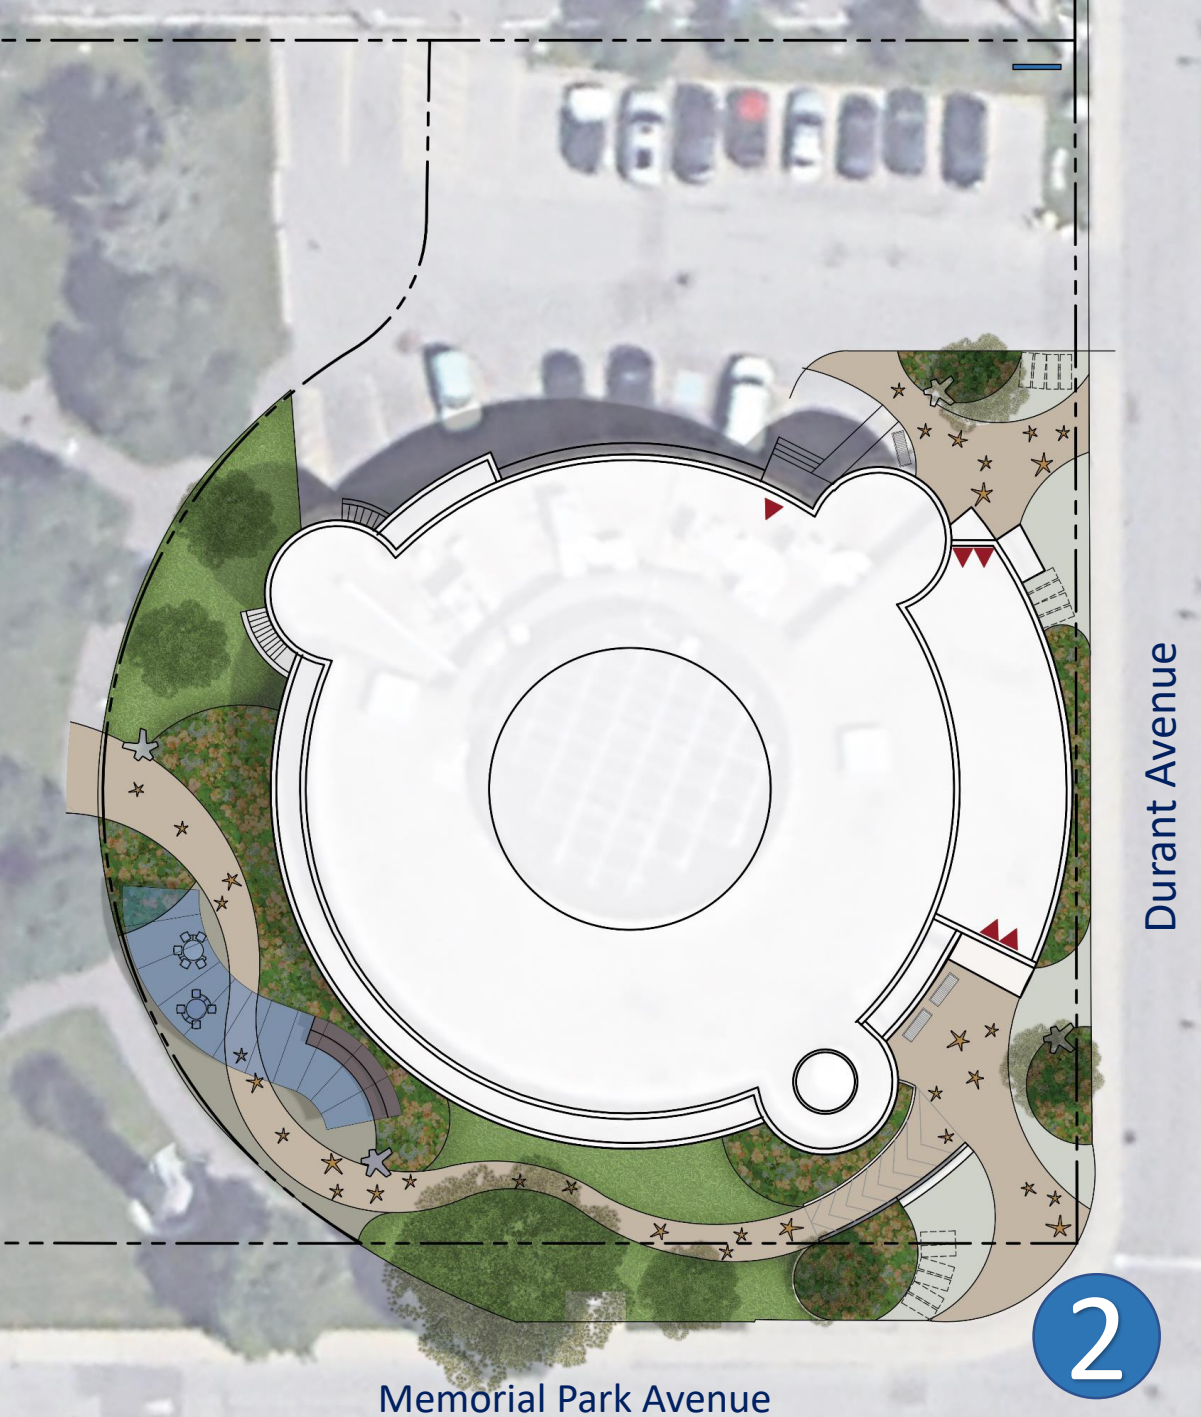

Concept:

Playing off of the long standing 'Space' theme of the building's architecture and interior design, **MILKY WAY** is characterized by a meandering pathway that flows around the exterior of the library.

Custom site details such as stone star benches, constellation pergola, and inlaid paving star motifs carry the interior theme to the outdoors.

The design provides a loose organization of space to maximize flexibility in program and casual use for the broader community.

Durant Avenue

Memorial Park Avenue

North Entry

- New Toronto Public Library Sign (North of Driveway)
- Updated Pavement with Theme Inlays
- Star Bench Seating
- Standard Bench Seating
- Bicycle Parking
- Entry Garden with Tree Planting

South Entry

- New Toronto Public Library Sign (Atop existing wall)
- Updated Pavement with Theme Inlays
- Star Bench Seating
- Standard Bench Seating
- Bicycle Parking
- Entry Garden with Tree Planting
- Lower Paving Area Replaced with Planting and Sloped Walkway