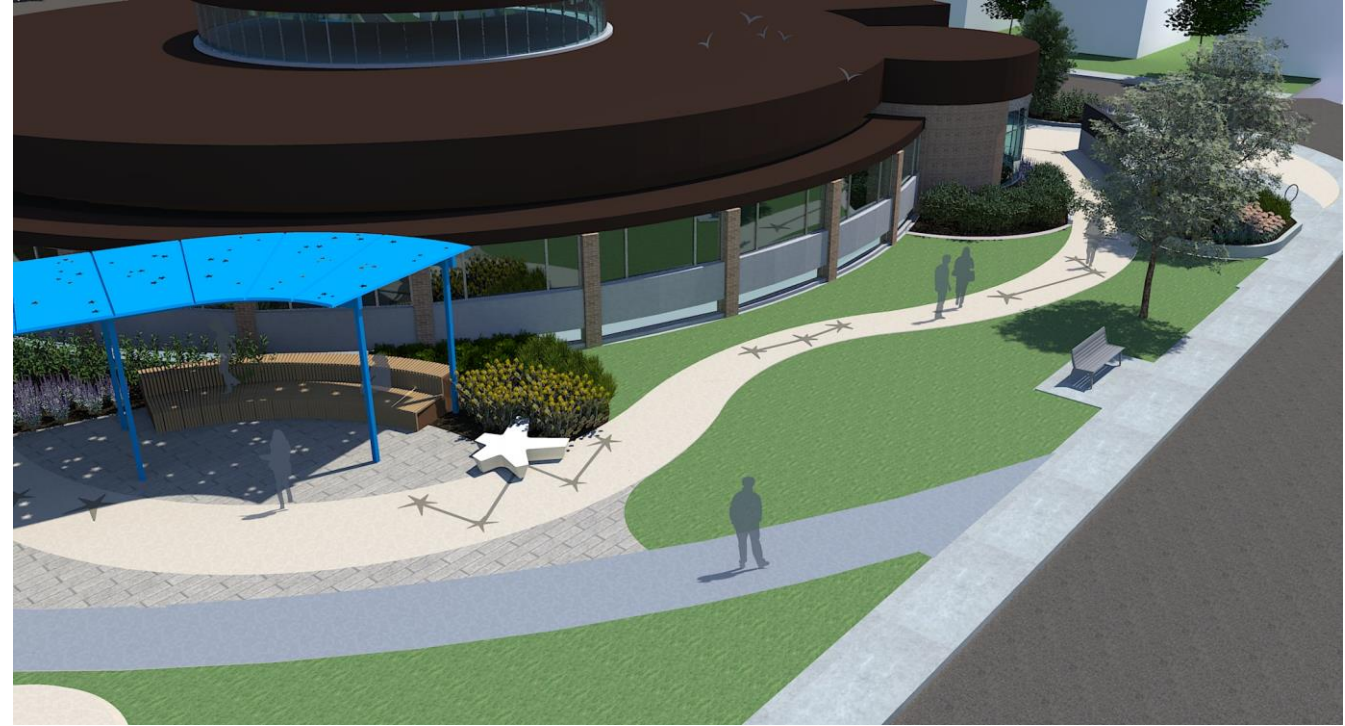

Open Space

- Open Lawn for Flexible Use
- Pathway Connection (off Street) with Theme Inlays
- Existing Trees to be Preserved