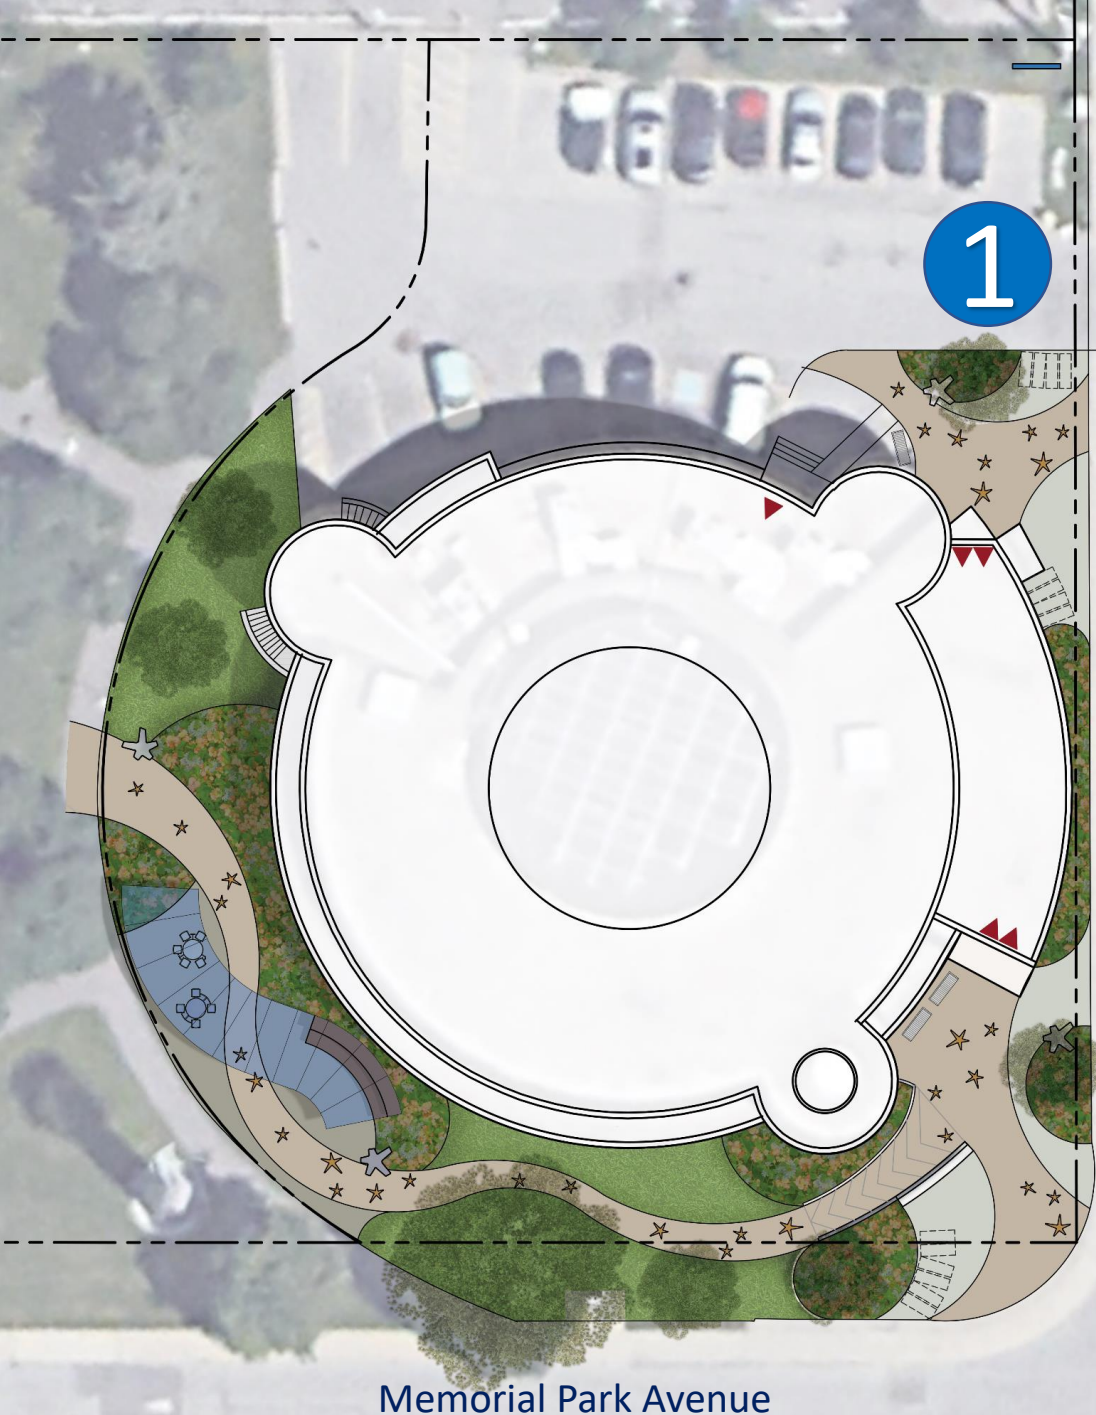

Durant Avenue

Memorial Park Avenue