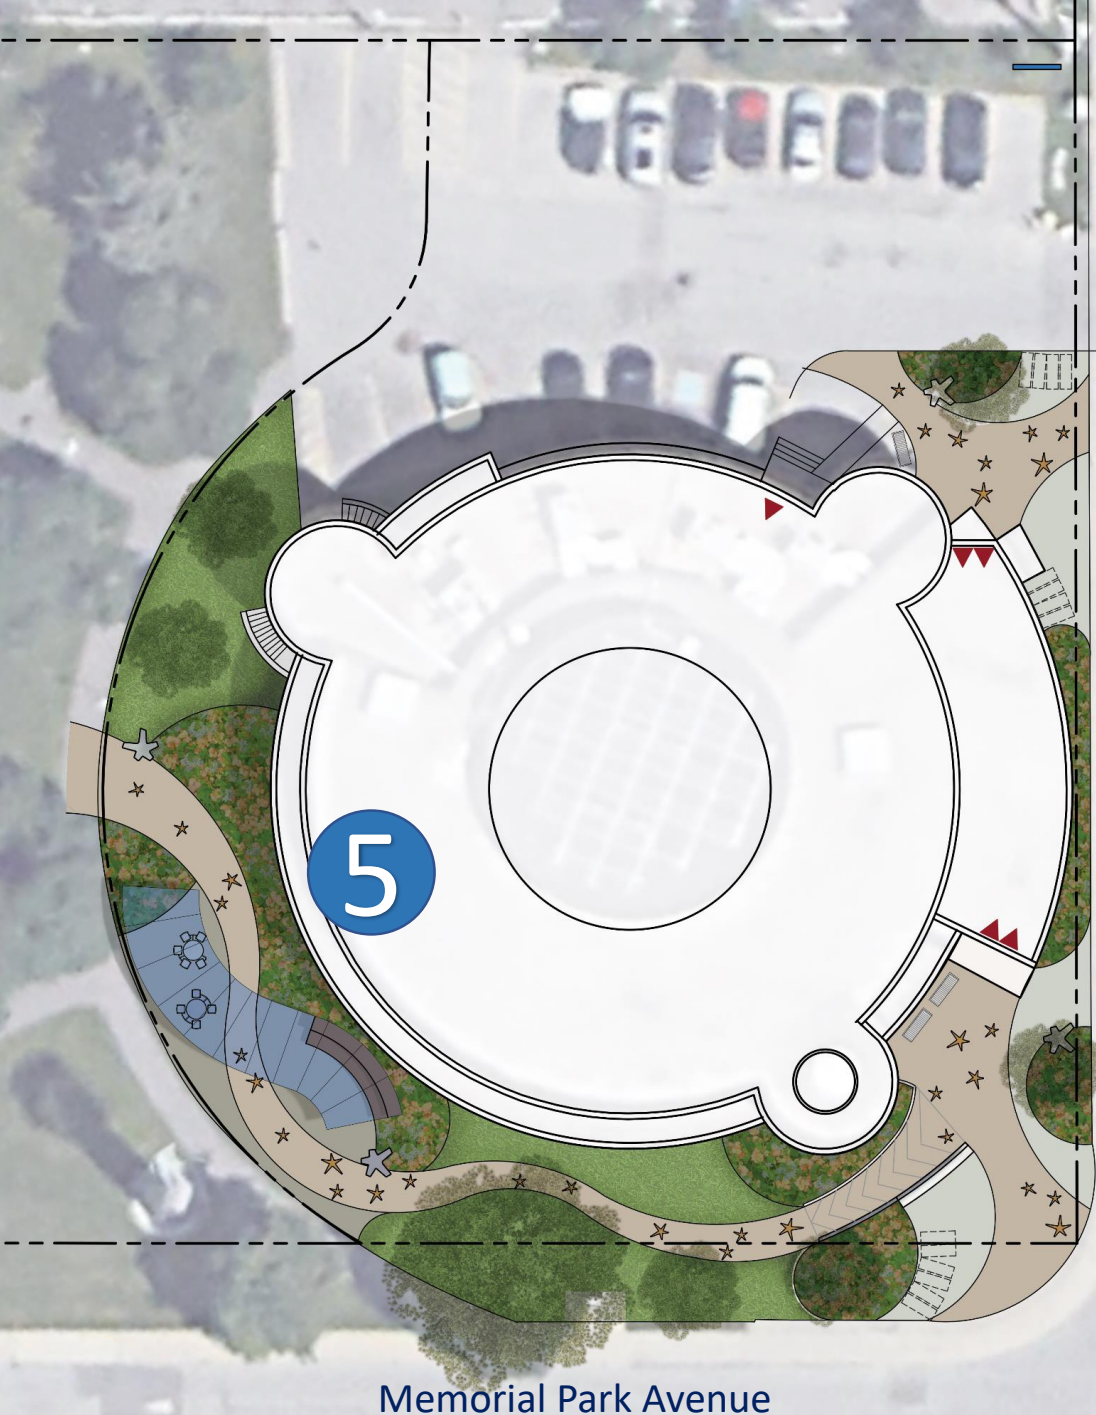

South Entry

- New Toronto Public Library Sign (Atop existing wall)
- Updated Pavement with Theme Inlays
- Star Bench Seating
- Standard Bench Seating
- Bicycle Parking
- Entry Garden with Tree Planting
- Lower Paving Area Replaced with Planting and Sloped Walkway

Durant Avenue

Memorial Park Avenue

Open Space

- Open Lawn for Flexible Use
- Pathway Connection (off Street) with Theme Inlays
- Existing Trees to be Preserved

Durant Avenue

Memorial Park Avenue

Tiered Seating

- Group gathering, lecture or outdoor performance space
- Tiered Seating (approx. 15 person capacity)
- Pergola with Themed Roof Pattern & Lighting
- Star Bench Seating
- Permeable Paving
- Meandering Pathway with Themed Inlays
- Planted Garden Space

Durant Avenue

Memorial Park Avenue

Table Seating

- Small group gathering, outdoor study, reading or independent work space
- Accessible Table Seating (approx. 10 person capacity)
- Pergola with Themed Roof Pattern, Lighting, and Plug-in Charging Ports
- Star Bench Seating
- Permeable Paving
- Meandering Pathway with Themed Inlays
- Themed Planted Garden Space